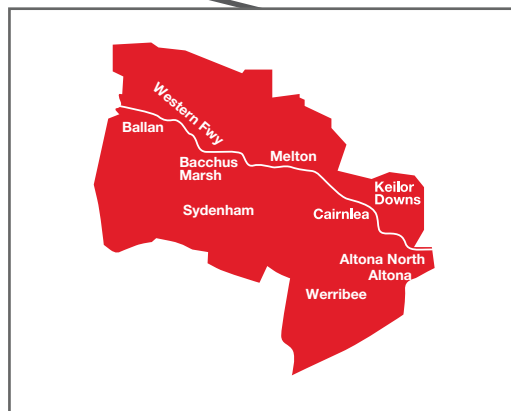

CitiPower
Smart Meter Deployment Areas
January - June 2011

Powercor
Smart Meter Deployment Areas
January - June 2011

Although every attempt has been made to ensure these maps are as accurate as possible, they should be used for general information purposes only. Please note that over the six month deployment period presented above, our crews may install smart meters outside of the defined boundaries.