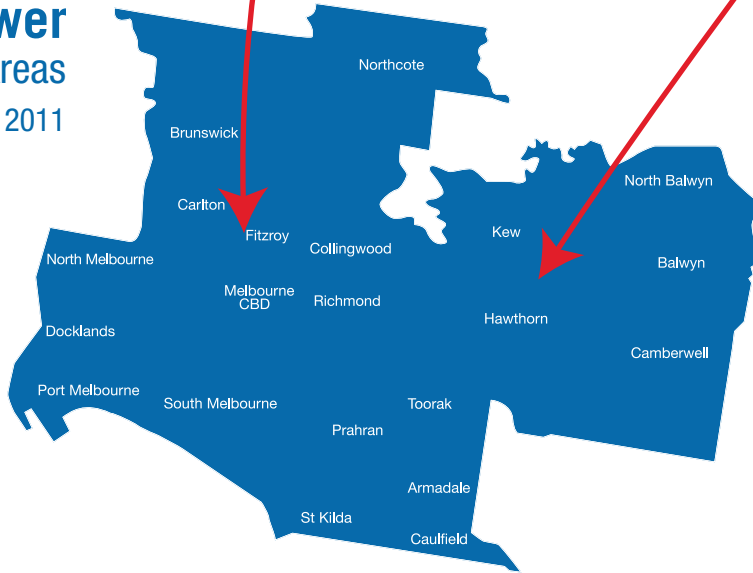

CitiPower
Smart Meter Deployment Areas
January - June 2011

Powercor
Smart Meter Deployment Areas
January - June 2011

Although every attempt has been made to ensure these maps are as accurate as possible, they should be used for general information purposes only. Please note that over the six month deployment period presented above, our crews may install smart meters outside of the defined boundaries.